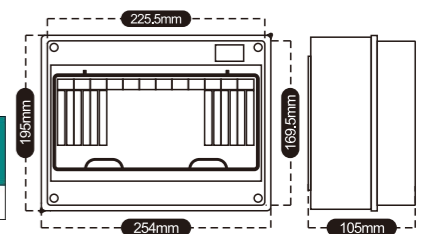

LQX-C5
IP65 Waterproof junction box

Model	Ways	Size	Protection Rating
LQX-C5	5ways	159*119*92mm	IP65/IK08

LQX-C8
IP65 Waterproof junction box

Model	Ways	Size	Protection Rating
LQX-C8	8ways	153*201*92mm	IP65/IK08

LQX-C12
IP65 Waterproof junction box

Model	Ways	Size	Protection Rating
LQX-C12	12ways	195*254*105mm	IP65/IK08

LQX-C15
IP65 Waterproof junction box

Model	Ways	Size	Protection Rating
LQX-C15	15ways	195*305*105mm	IP65/IK08

LQX-C18
IP65 Waterproof junction box

Model	Ways	Size	Protection Rating
LQX-C18	18ways	360*194*105mm	IP65/IK08

LQX-C24
IP65 Waterproof junction box

Model	Ways	Size	Protection Rating
LQX-C24	24ways	271*357*110mm	IP65/IK08