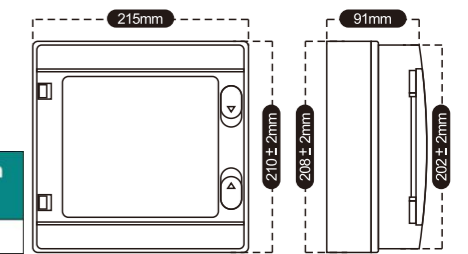

LQX-A series IP65 waterproof and flame-retardant

CNLONG.com

LQX-A4
IP65 Waterproof junction box

Model	Ways	Size	Protection Rating
LQX-A4	4ways	210*142*100mm	IP65/IK10

LQX-A8
IP65 Waterproof junction box

Model	Ways	Size	Protection Rating
LQX-A4	4ways	210*142*100	IP65/IK10

LQX-A12
IP65 Waterproof junction box

Model	Ways	Size	Protection Rating
LQX-A4	4ways	210*142*100	IP65/IK10

LQX-A18
IP65 Waterproof junction box

Model	Ways	Size	Protection Rating
LQX-A4	4ways	210*142*100	IP65/IK10