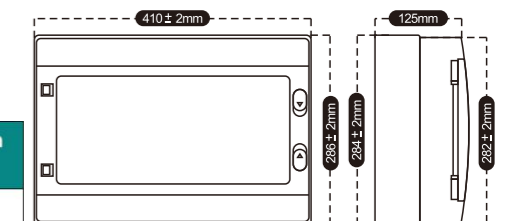

LQX-A series IP65 waterproof and flame-retardant

CNLONG.com

LQX-A4
IP65 Waterproof junction box

Model	Ways	Size	Protection Rating
LQX-A4	4ways	210*142*100mm	IP65/IK10

LQX-A8
IP65 Waterproof junction box

Model	Ways	Size	Protection Rating
LQX-A4	4ways	210*142*100	IP65/IK10

LQX-A12
IP65 Waterproof junction box

Model	Ways	Size	Protection Rating
LQX-A4	4ways	210*142*100	IP65/IK10

LQX-A18
IP65 Waterproof junction box

Model	Ways	Size	Protection Rating
LQX-A4	4ways	210*142*100	IP65/IK10

LQX-C18
IP65 Waterproof junction box

Model	Ways	Size	Protection Rating
LQX-C18	18ways	360*194*105mm	IP65/IK08

LQX-C24
IP65 Waterproof junction box

Model	Ways	Size	Protection Rating
LQX-C24	24ways	271*357*110mm	IP65/IK08