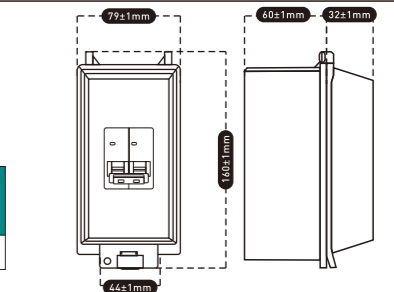

CNLONG.com

LQX-C series IP65 waterproof and flame-retardant

LQX-C2
IP65 Waterproof junction box

Model	Ways	Size	Protection Rating
LQX-C2	2ways	120*53*93mm	IP65/IK08

LQX-C3
IP65 Waterproof junction box

Model	Ways	Size	Protection Rating
LQX-C3	3ways	160*45*93mm	IP65/IK08

LQX-C5
IP65 Waterproof junction box

Model	Ways	Size	Protection Rating
LQX-C5	5ways	159*119*92mm	IP65/IK08

LQX-C8
IP65 Waterproof junction box

Model	Ways	Size	Protection Rating
LQX-C8	8ways	153*201*92mm	IP65/IK08

LQX-C12
IP65 Waterproof junction box

Model	Ways	Size	Protection Rating
LQX-C12	12ways	195*254*105mm	IP65/IK08

LQX-C15
IP65 Waterproof junction box

Model	Ways	Size	Protection Rating
LQX-C15	15ways	195*305*105mm	IP65/IK08

LQX-C18
IP65 Waterproof junction box

Model	Ways	Size	Protection Rating
LQX-C18	18ways	360*194*105mm	IP65/IK08

LQX-C24
IP65 Waterproof junction box

Model	Ways	Size	Protection Rating
LQX-C24	24ways	271*357*110mm	IP65/IK08