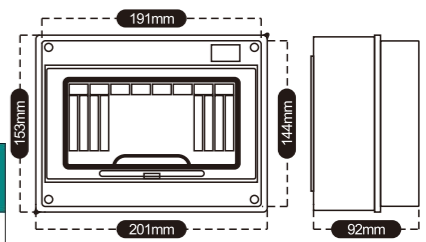

CNLONG.com

LQX-C series IP65 waterproof and flame-retardant

LQX-C2
IP65 Waterproof junction box

Model	Ways	Size	Protection Rating
LQX-C2	2ways	120*53*93mm	IP65/IK08

LQX-C3
IP65 Waterproof junction box

Model	Ways	Size	Protection Rating
LQX-C3	3ways	160*45*93mm	IP65/IK08

LQX-C5
IP65 Waterproof junction box

Model	Ways	Size	Protection Rating
LQX-C5	5ways	159*119*92mm	IP65/IK08

LQX-C8
IP65 Waterproof junction box

Model	Ways	Size	Protection Rating
LQX-C8	8ways	153*201*92mm	IP65/IK08