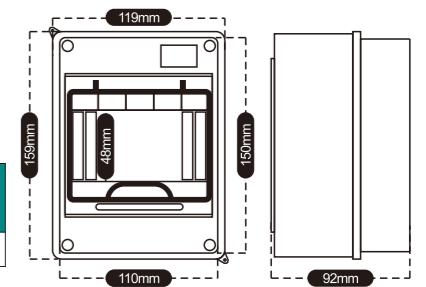

CNLONG.com

LQX-C series IP65 waterproof and flame-retardant

LQX-C2
IP65 Waterproof junction box

Model	Ways	Size	Protection Rating
LQX-C2	2ways	120*53*93mm	IP65/IK08

LQX-C3
IP65 Waterproof junction box

Model	Ways	Size	Protection Rating
LQX-C3	3ways	160*45*93mm	IP65/IK08

LQX-C5
IP65 Waterproof junction box

Model	Ways	Size	Protection Rating
LQX-C5	5ways	159*119*92mm	IP65/IK08

LQX-C8
IP65 Waterproof junction box

Model	Ways	Size	Protection Rating
LQX-C8	8ways	153*201*92mm	IP65/IK08

LQX-C12
IP65 Waterproof junction box

Model	Ways	Size	Protection Rating
LQX-C12	12ways	195*254*105mm	IP65/IK08

LQX-C15
IP65 Waterproof junction box

Model	Ways	Size	Protection Rating
LQX-C15	15ways	195*305*105mm	IP65/IK08

LQX-C18
IP65 Waterproof junction box

Model	Ways	Size	Protection Rating
LQX-C18	18ways	360*194*105mm	IP65/IK08

LQX-C24
IP65 Waterproof junction box

Model	Ways	Size	Protection Rating
LQX-C24	24ways	271*357*110mm	IP65/IK08