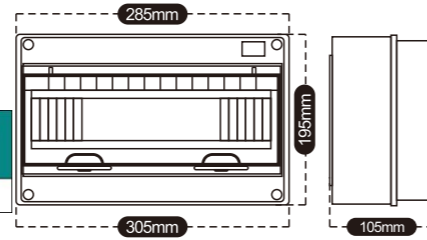

LQX-C5
IP65 Waterproof junction box

Model	Ways	Size	Protection Rating
LQX-C5	5ways	159*119*92mm	IP65/IK08

LQX-C8
IP65 Waterproof junction box

Model	Ways	Size	Protection Rating
LQX-C8	8ways	153*201*92mm	IP65/IK08

LQX-C12
IP65 Waterproof junction box

Model	Ways	Size	Protection Rating
LQX-C12	12ways	195*254*105mm	IP65/IK08

LQX-C15
IP65 Waterproof junction box

Model	Ways	Size	Protection Rating
LQX-C15	15ways	195*305*105mm	IP65/IK08

LQX-C18
IP65 Waterproof junction box

Model	Ways	Size	Protection Rating
LQX-C18	18ways	360*194*105mm	IP65/IK08

LQX-C24
IP65 Waterproof junction box

Model	Ways	Size	Protection Rating
LQX-C24	24ways	271*357*110mm	IP65/IK08