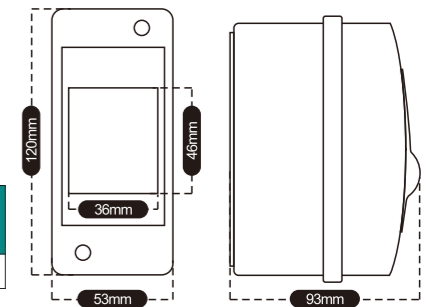

- It is applicable for special waterproof, dustproof and corrosion-proof locations
- Executive standard: IEC60529, EN 60309, IP65

CNLONG.com

LQX-C series IP65 waterproof and flame-retardant

Model	Ways	Size	Protection Rating
LQX-C2	2ways	120*53*93mm	IP65/IK08