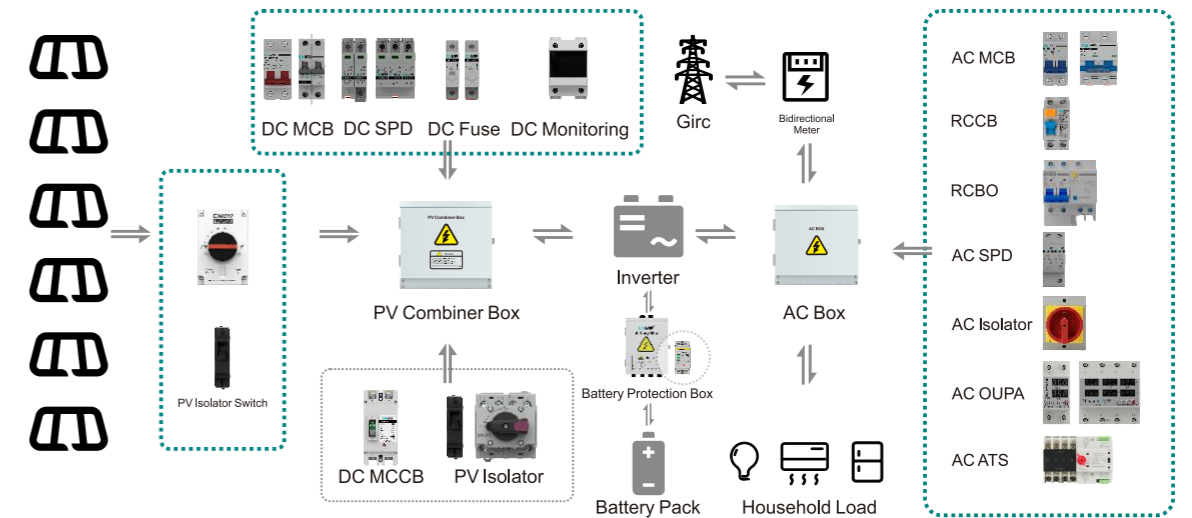

IP65/66/67 outdoor waterproof and sun resistant UV-resistant

Pre-installed mounting rail, compatible with MCB, MCCB, SPD, fuse, ATS, and other AC/DC components

Ik10/08 impact resistance flame retardant, corrosion resistant

The Company'S Main Factory Covers **10,000m²** With An Additional **2,500m²** Of Warehouse Space. We Support Oem/Odm And Custom Junction Box Solutions, Holding Over **100 Project Certifications And Patents With A Team Of More Than 50 Technical Personnel**. Driven By Innovation And Stringent Quality Control, We Welcome Your Partnership In Building A Cleaner Energy Future Together.

Contents

LQX-A 4~24 WAY PC+ABS Box	1
LQX-C 2~24 WAY PC Box	3
LQT 4~32 WAY Metal Box	6

LQX-A SERIES 4~24 WAY

CE  IEC IP65

Waterproof Distribution Box

- It is applicable for special waterproof, dustproof and corrosion-proof locations
- Executive standard: IEC60529, EN 60309, IP65

LQX-A24
IP65 Waterproof junction box

Model	Ways	Size	Protection Rating
LQX-A4	4ways	210*142*100	IP65/IK10

LQX-C SERIES 2~24 WAY

CE  IEC IP65

Waterproof Distribution Box

- It is applicable for special waterproof, dustproof and corrosion-proof locations
- Executive standard: IEC60529, EN 60309, IP65