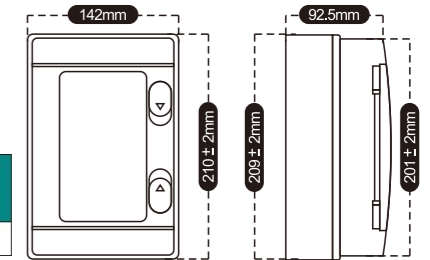

LQX-A series IP65 waterproof and flame-retardant

CNLONG.com

LQX-A4
IP65 Waterproof junction box

Model	Ways	Size	Protection Rating
LQX-A4	4ways	210*142*100mm	IP65/IK10

LQX-A8
IP65 Waterproof junction box

Model	Ways	Size	Protection Rating
LQX-A4	4ways	210*142*100	IP65/IK10

LQX-A12
IP65 Waterproof junction box

Model	Ways	Size	Protection Rating
LQX-A4	4ways	210*142*100	IP65/IK10

LQX-A18
IP65 Waterproof junction box

Model	Ways	Size	Protection Rating
LQX-A4	4ways	210*142*100	IP65/IK10

LQX-C18
IP65 Waterproof junction box

Model	Ways	Size	Protection Rating
LQX-C18	18ways	360*194*105mm	IP65/IK08

LQX-C24
IP65 Waterproof junction box

Model	Ways	Size	Protection Rating
LQX-C24	24ways	271*357*110mm	IP65/IK08