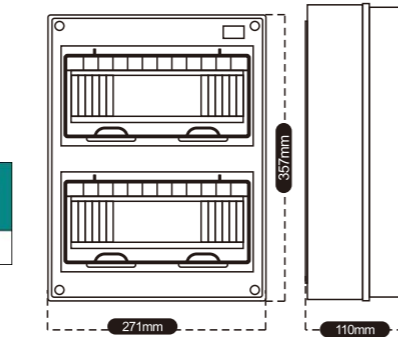

LQX-C5
IP65 Waterproof junction box

Model	Ways	Size	Protection Rating
LQX-C5	5ways	159*119*92mm	IP65/IK08

LQX-C8
IP65 Waterproof junction box

Model	Ways	Size	Protection Rating
LQX-C8	8ways	153*201*92mm	IP65/IK08

LQX-C12
IP65 Waterproof junction box

Model	Ways	Size	Protection Rating
LQX-C12	12ways	195*254*105mm	IP65/IK08

LQX-C15
IP65 Waterproof junction box

Model	Ways	Size	Protection Rating
LQX-C15	15ways	195*305*105mm	IP65/IK08

LQX-C18
IP65 Waterproof junction box

Model	Ways	Size	Protection Rating
LQX-C18	18ways	360*194*105mm	IP65/IK08

LQX-C24
IP65 Waterproof junction box

Model	Ways	Size	Protection Rating
LQX-C24	24ways	271*357*110mm	IP65/IK08