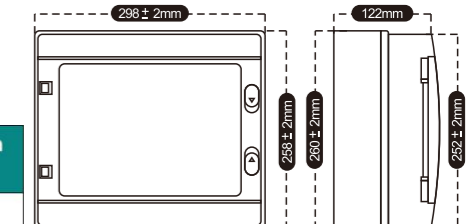

LQX-A series IP65 waterproof and flame-retardant

CNLONG.com

LQX-A4
IP65 Waterproof junction box

Model	Ways	Size	Protection Rating
LQX-A4	4ways	210*142*100mm	IP65/IK10

LQX-A8
IP65 Waterproof junction box

Model	Ways	Size	Protection Rating
LQX-A4	4ways	210*142*100	IP65/IK10

LQX-A12
IP65 Waterproof junction box

Model	Ways	Size	Protection Rating
LQX-A4	4ways	210*142*100	IP65/IK10

LQX-A18
IP65 Waterproof junction box

Model	Ways	Size	Protection Rating
LQX-A4	4ways	210*142*100	IP65/IK10

LQX-C18
IP65 Waterproof junction box

Model	Ways	Size	Protection Rating
LQX-C18	18ways	360*194*105mm	IP65/IK08

LQX-C24
IP65 Waterproof junction box

Model	Ways	Size	Protection Rating
LQX-C24	24ways	271*357*110mm	IP65/IK08