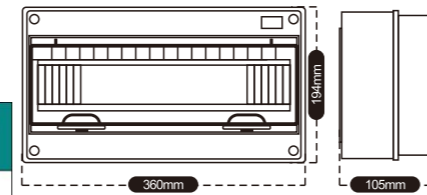

LQX-C5
IP65 Waterproof junction box

Model	Ways	Size	Protection Rating
LQX-C5	5ways	159*119*92mm	IP65/IK08

LQX-C8
IP65 Waterproof junction box

Model	Ways	Size	Protection Rating
LQX-C8	8ways	153*201*92mm	IP65/IK08

LQX-C12
IP65 Waterproof junction box

Model	Ways	Size	Protection Rating
LQX-C12	12ways	195*254*105mm	IP65/IK08

LQX-C15
IP65 Waterproof junction box

Model	Ways	Size	Protection Rating
LQX-C15	15ways	195*305*105mm	IP65/IK08

LQX-C18
IP65 Waterproof junction box

Model	Ways	Size	Protection Rating
LQX-C18	18ways	360*194*105mm	IP65/IK08

LQX-C24
IP65 Waterproof junction box

Model	Ways	Size	Protection Rating
LQX-C24	24ways	271*357*110mm	IP65/IK08