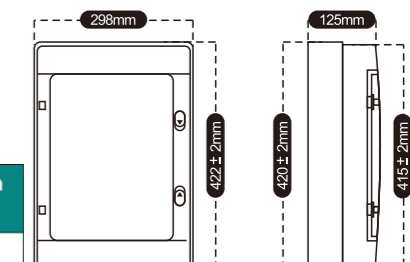

LQX-A12
IP65 Waterproof junction box

Model	Ways	Size	Protection Rating
LQX-A4	4ways	210*142*100	IP65/IK10

LQX-A18
IP65 Waterproof junction box

Model	Ways	Size	Protection Rating
LQX-A4	4ways	210*142*100	IP65/IK10

LQX-A24
IP65 Waterproof junction box

Model	Ways	Size	Protection Rating
LQX-A4	4ways	210*142*100	IP65/IK10

LQX-C SERIES 2~24 WAY

CE  IEC IP65

Waterproof Distribution Box

- It is applicable for special waterproof, dustproof and corrosion-proof locations
- Executive standard: IEC60529, EN 60309, IP65